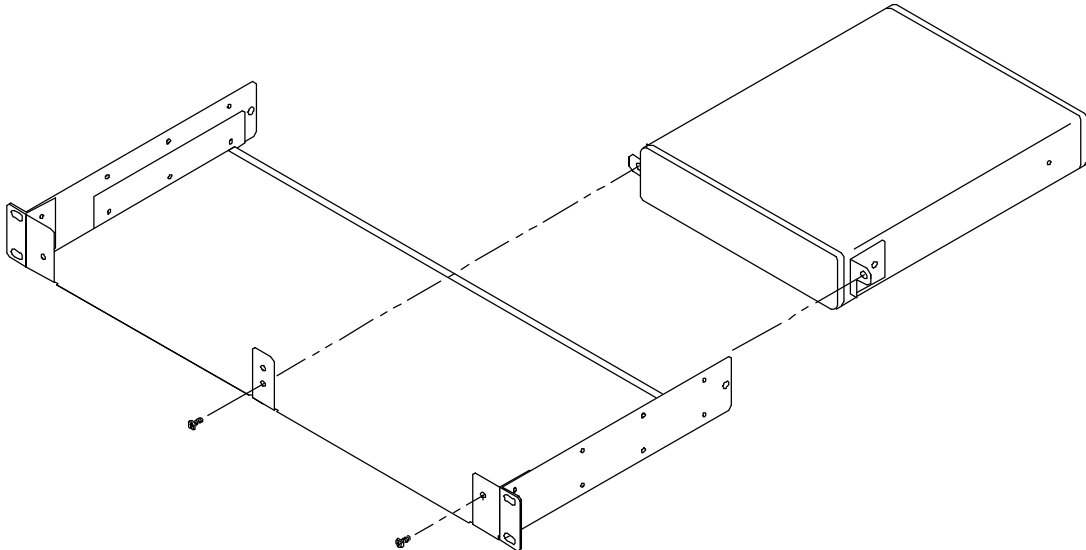

RMT21002

INSTALLATION MANUAL

SIGMA ELECTRONICS, INC.
P.O. Box 448
1027 COMMERCIAL AVE.
EAST PETERSBURG, PA 17520-0448
(717) 569-2681

MODULE MOUNTING INSTRUCTIONS
FOR RMT-2100-2 RACK TRAY

① ATTACH SIDE BRACKETS TO UNIT.

* NOTE: FOUR (4) MOUNTING BRACKETS AND
EIGHT (8) #6-32 SCREWS ARE SHIPPED
WITH THE RMT-2100-2.

② FASTEN UNIT TO FRAME
WITH TWO SCREWS.